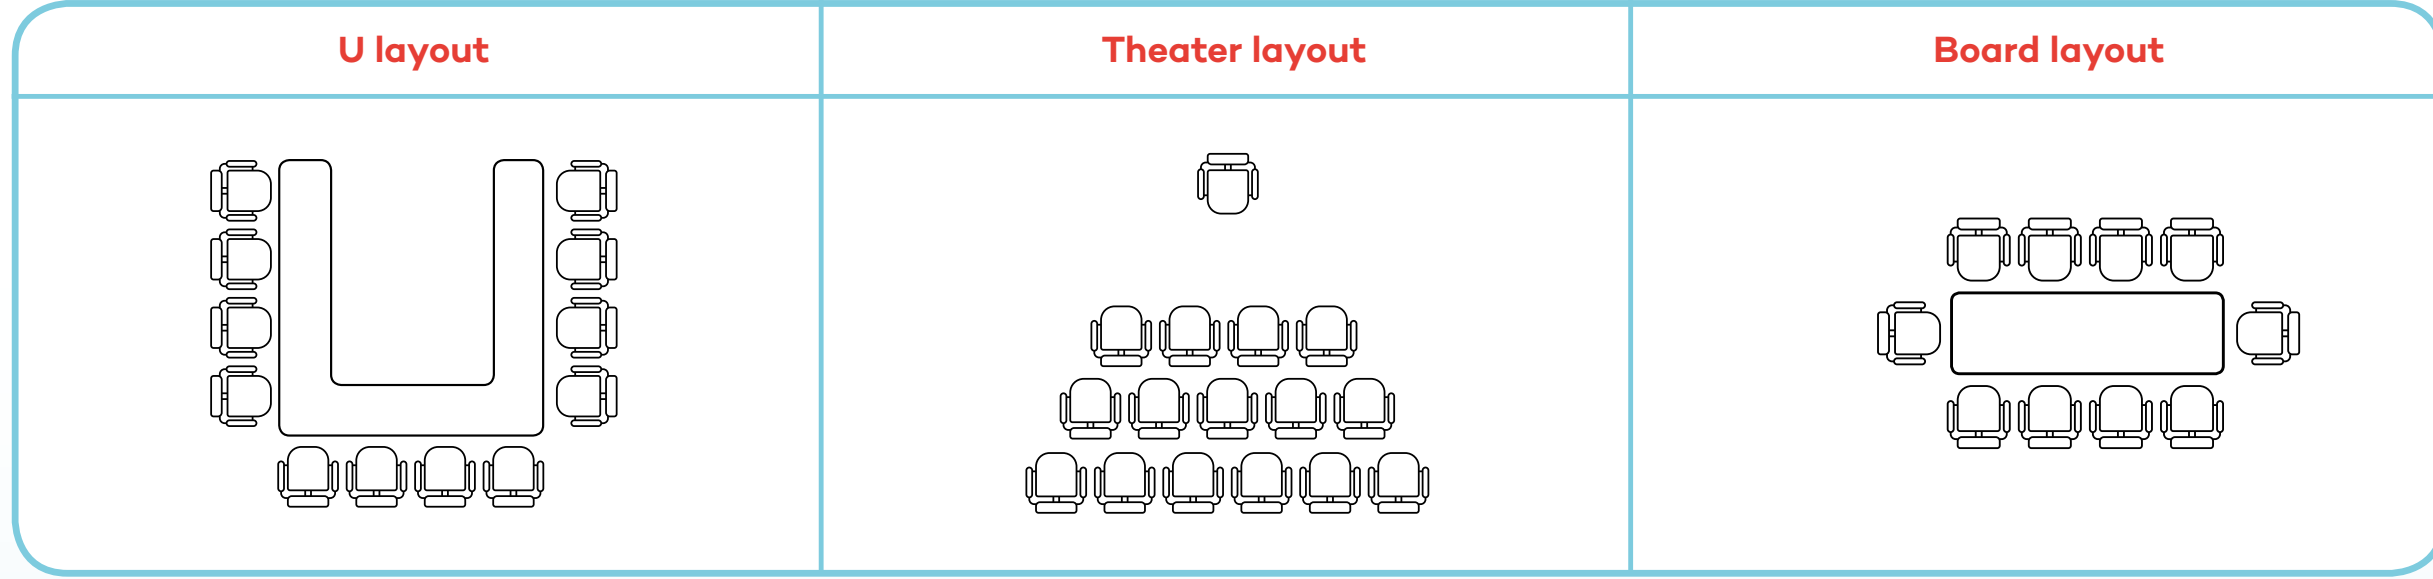

Meeting Package Details

	Area	Min-max person	U layout	Group layout	Class layout	Theater layout	Board layout
izo1	18m ²	max 12	—	—	—	—	12
izo2	50m ²	min 24 - max 40	25	20	40	50	—
izo3	24m ²	min 8 - max 15	13	8	14	15	—