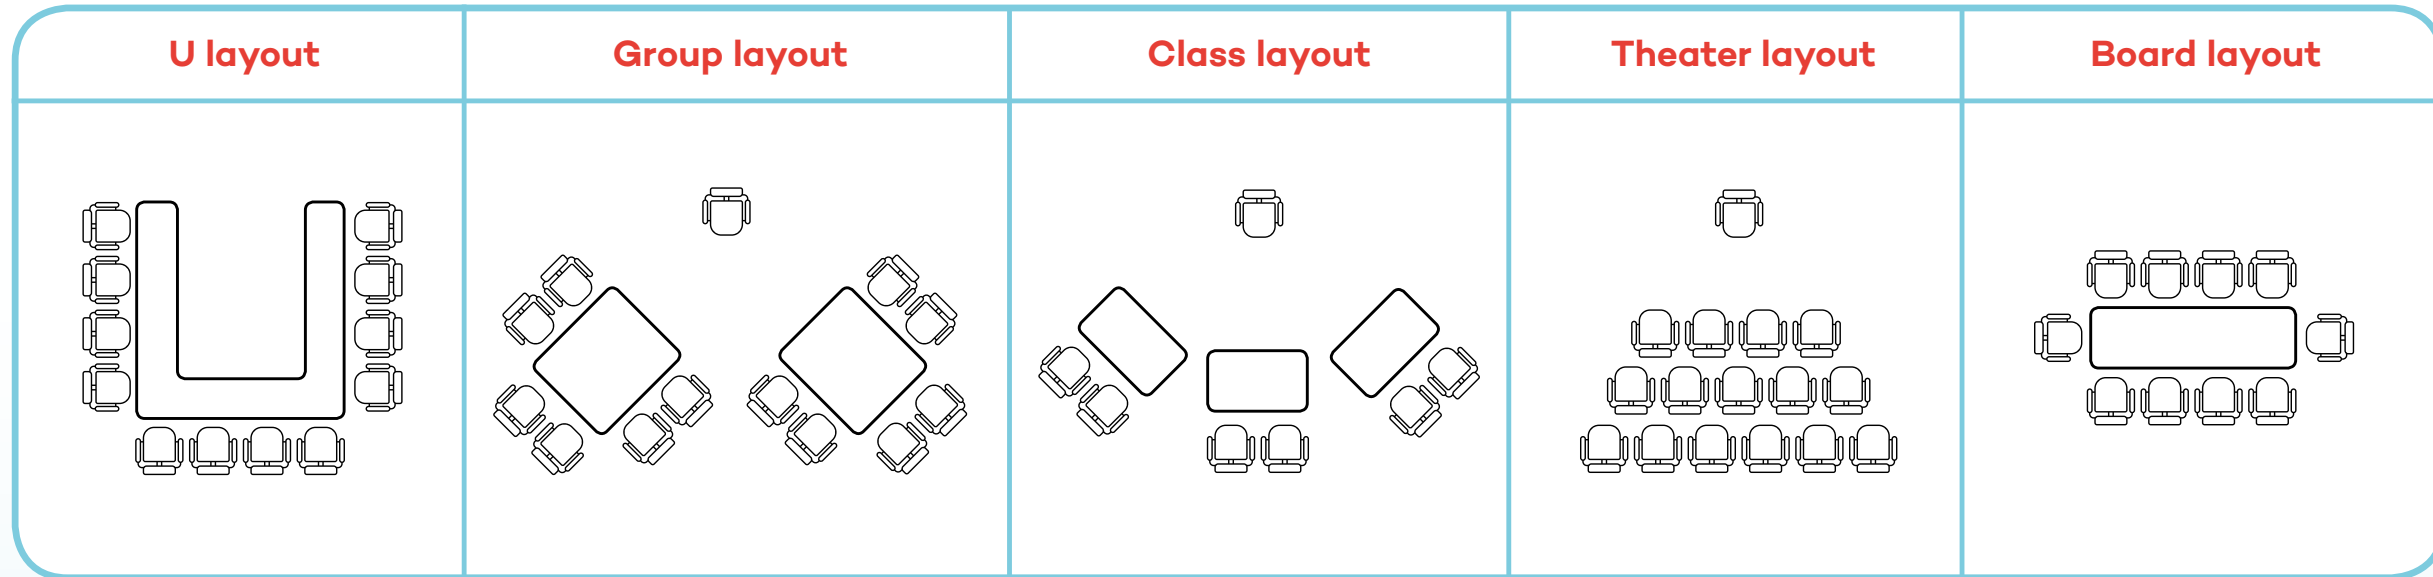

Meeting Package Details

	Area	Min-max person	U layout	Group layout	Class layout	Theater layout	Board layout
T01	110.4m ²	min 28 - max 90	28	—	—	90	—
T02	75.4m ²	min 26 - max 48	26	—	—	48	—
T03	48.4m ²	min 10 - max 36	16	—	—	36	10