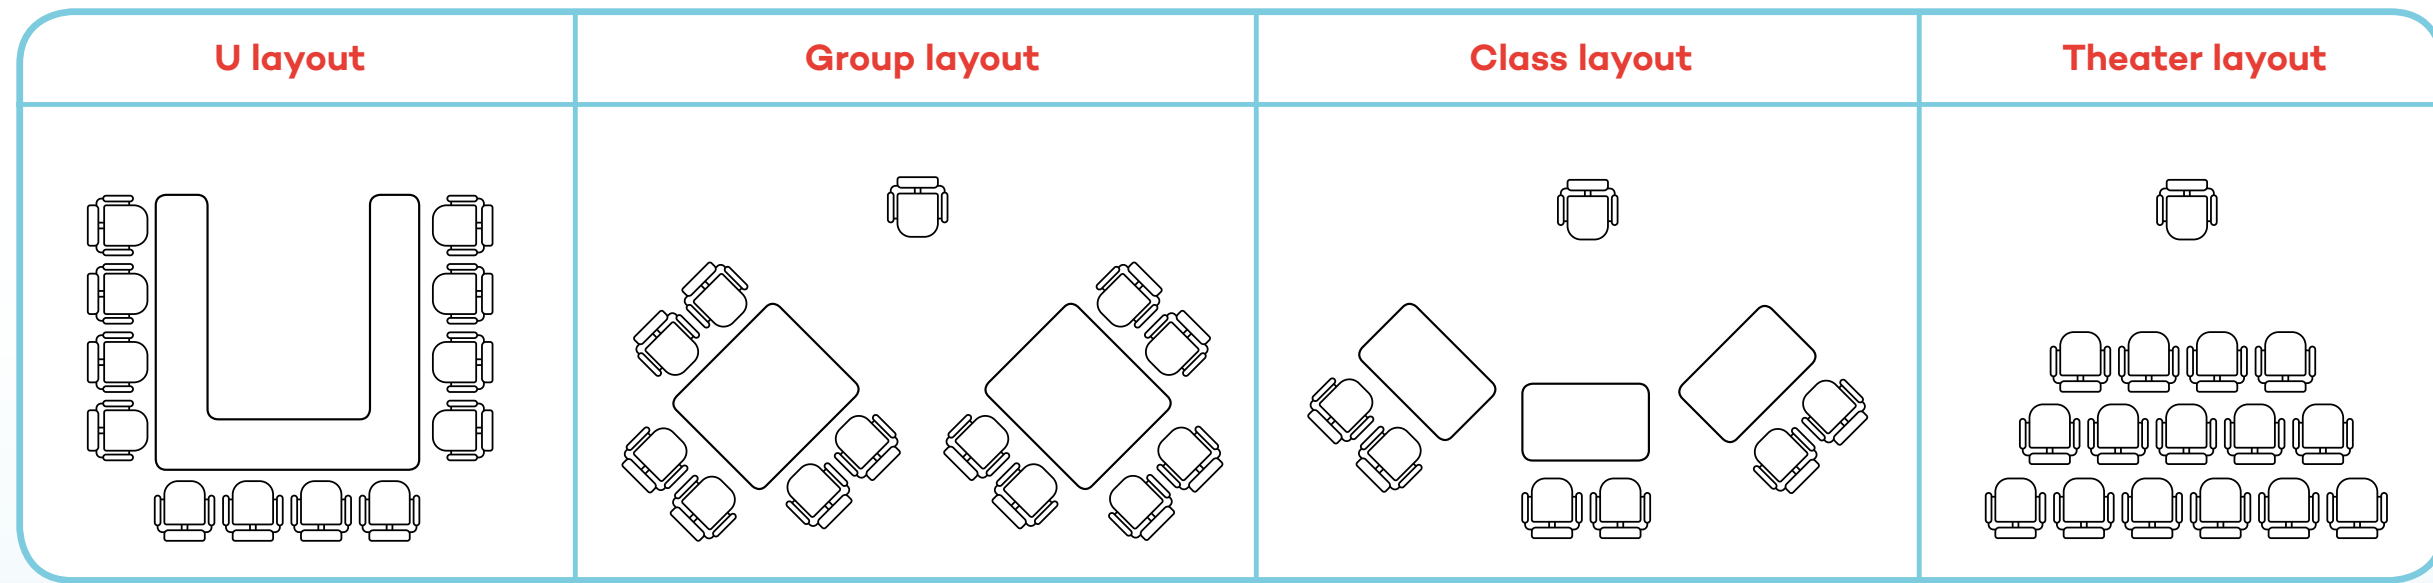

**WORKINTON**

**MAÇKA**  
*meeting rooms*

Istanbul

**MAÇKA**

*Meeting Package Content*

**LCD screen and  
projector**

**Projector screen**

**1 flip chart**

## Meeting Package Details

	Area	Min-max person	U layout	Group layout	Class layout	Theater layout	Board layout
3D	30m <sup>2</sup>	min 10 - max 24	10	—	12	24	—
5A	10m <sup>2</sup>	max 5	—	—	—	—	5
6B	90m <sup>2</sup>	min 20 - max 80	20	—	30	80	—
TERAS	63m <sup>2</sup>	min 16 - max 56	20	22	16	56	✓