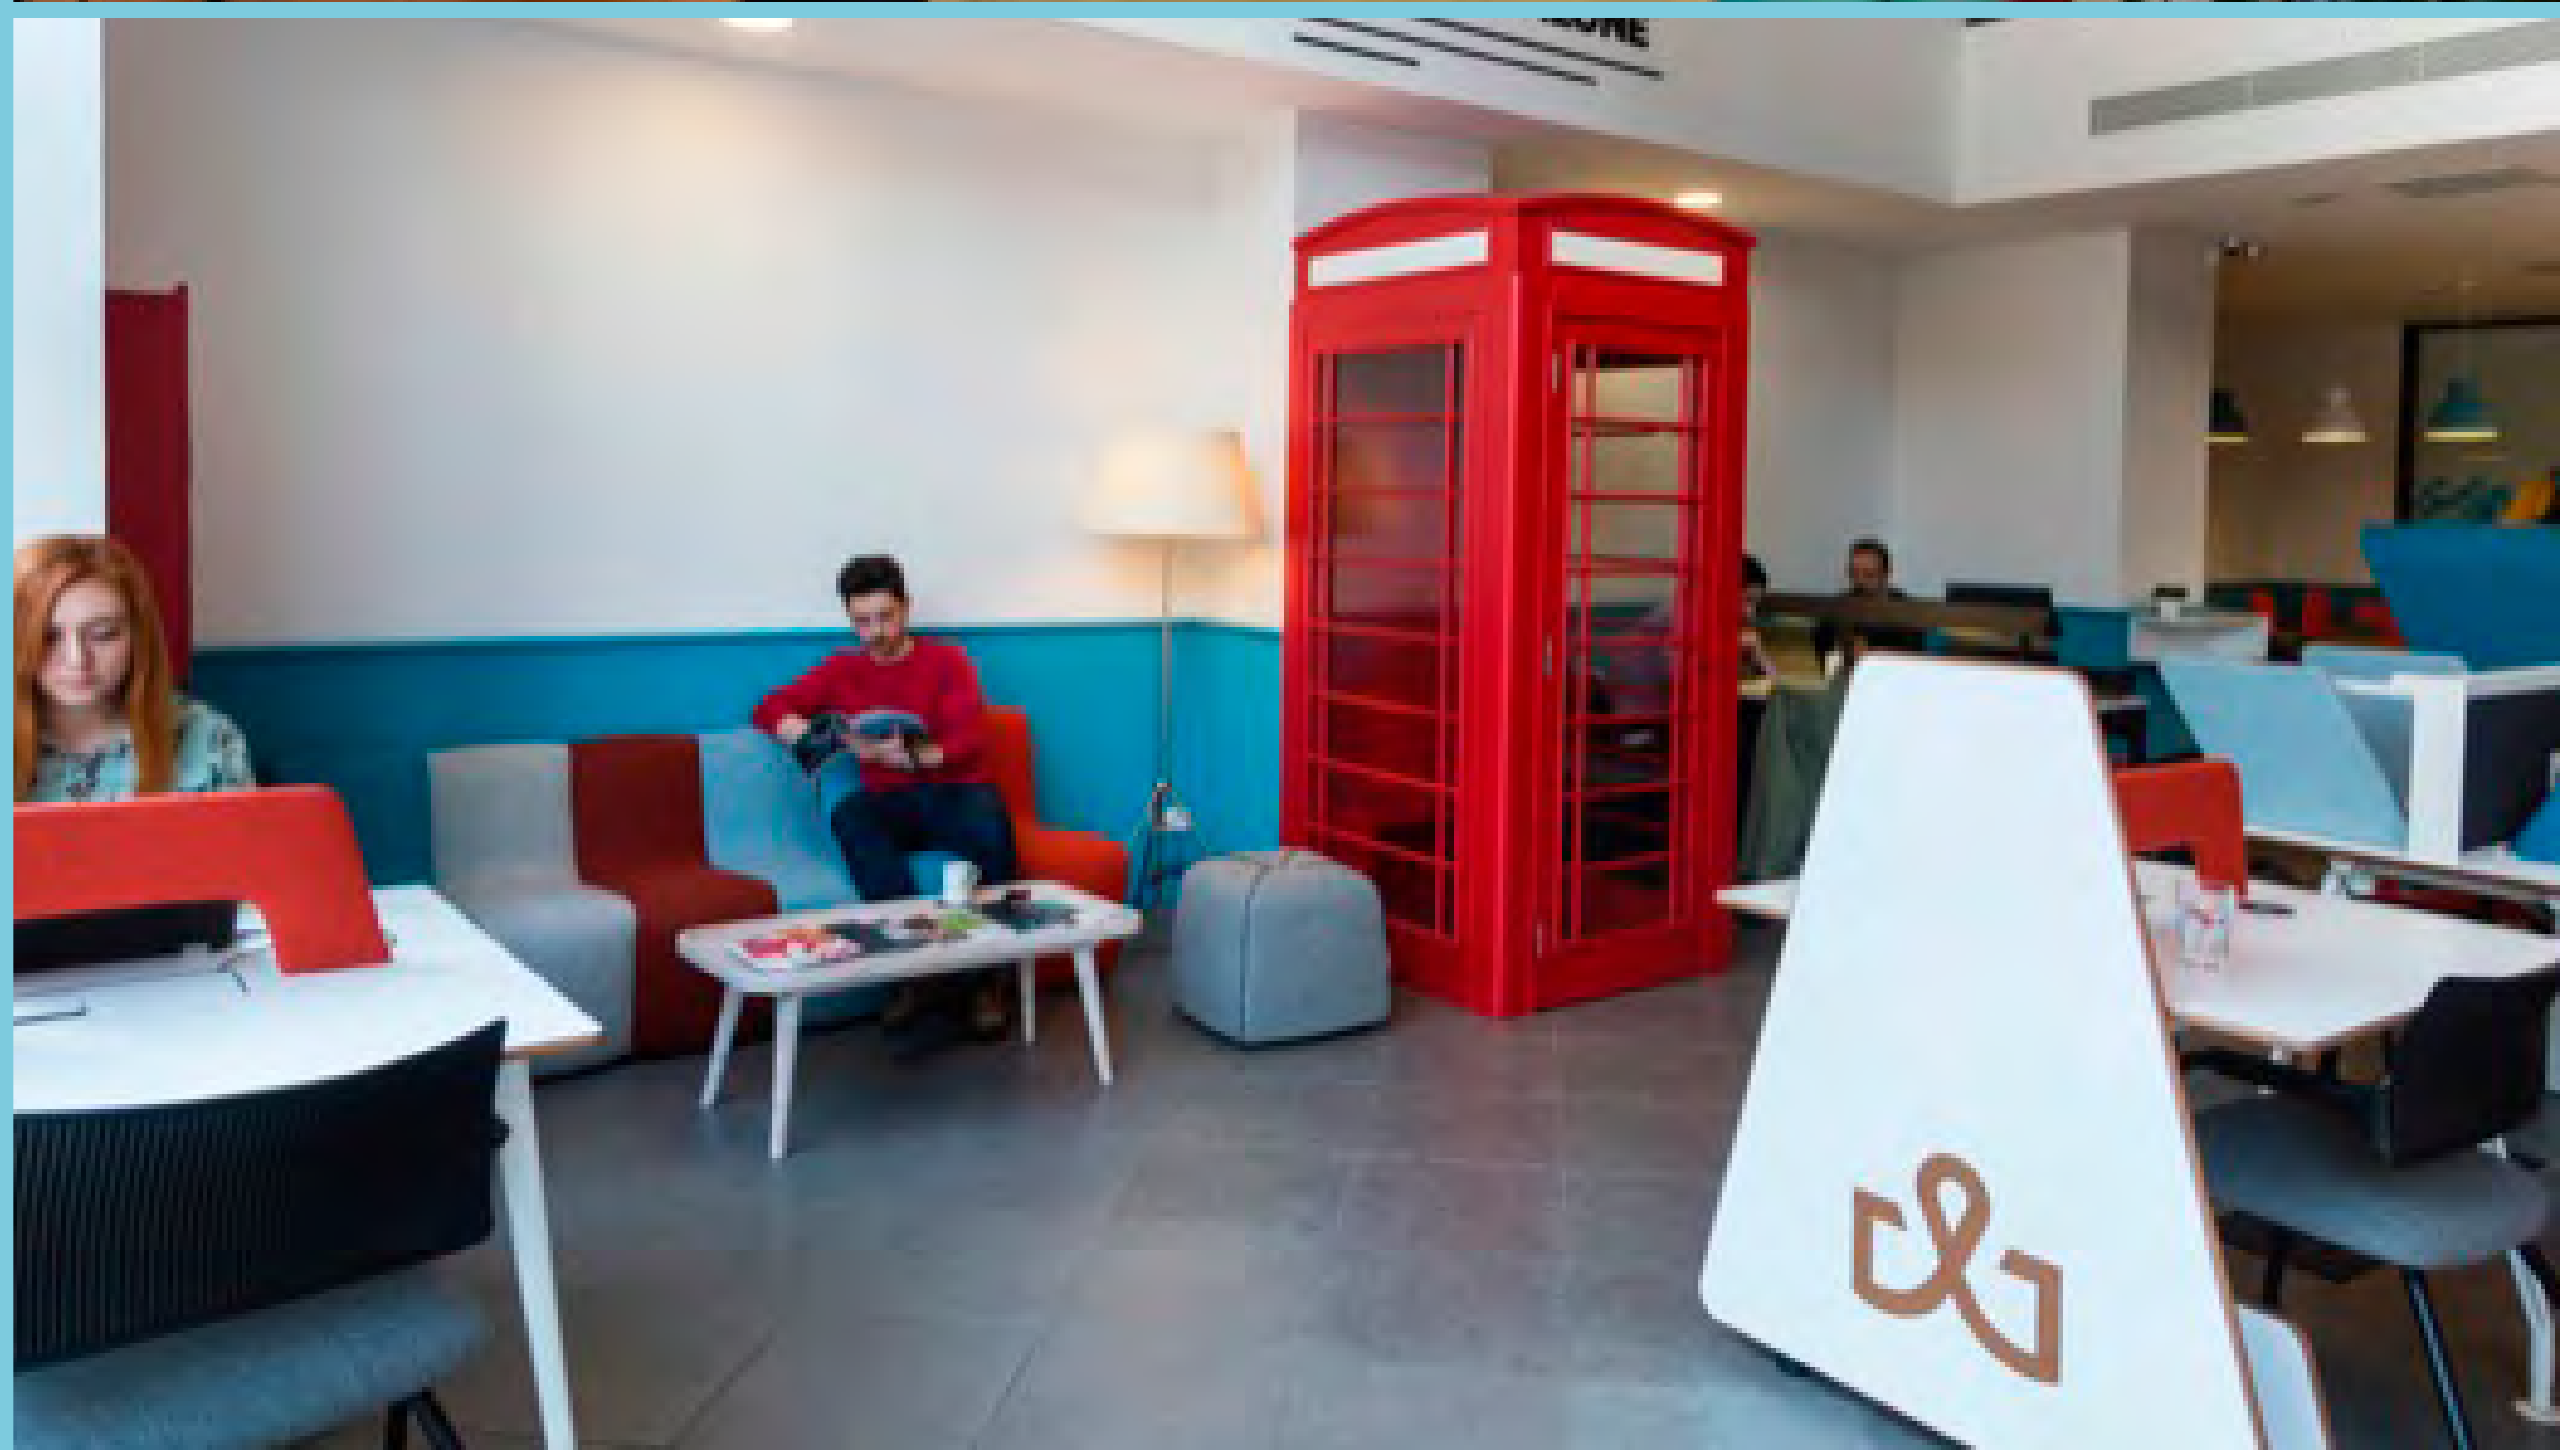

WORKINTON

Istanbul

MASLAK

Meeting Package Content

LCD screen and projector

Projector screen

1 flip chart

Desktop stationery

Sound system

Ergonomic furniture

Unlimited tea, filter coffee, herbal tea and water

Breakfast, fruit and cookie treats

High speed internet

Istanbul

MASLAK

Meeting Package Details