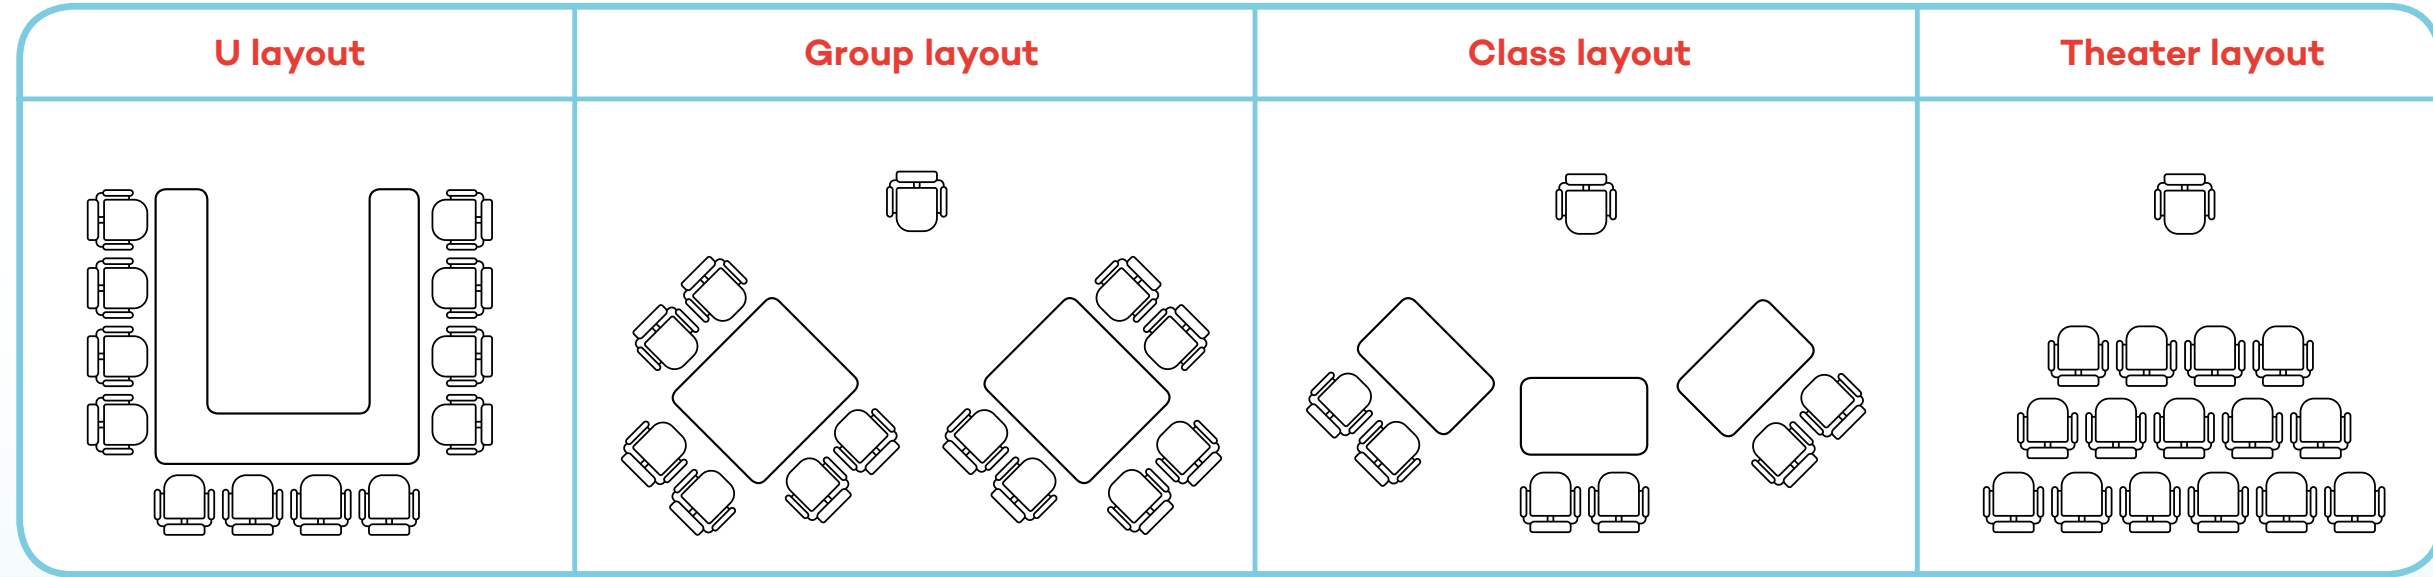

	Area	Min-max person	U layout	Group layout	Class layout	Theater layout	Board layout
M1-M2	36m ²	min 18 - max 40	15	—	—	20	—
M4	15m ²	max 6	—	—	—	—	6
M5	18m ²	max 8	—	—	—	—	8
M5	50m ²	min 20 - max 40	20	32	25	40	—