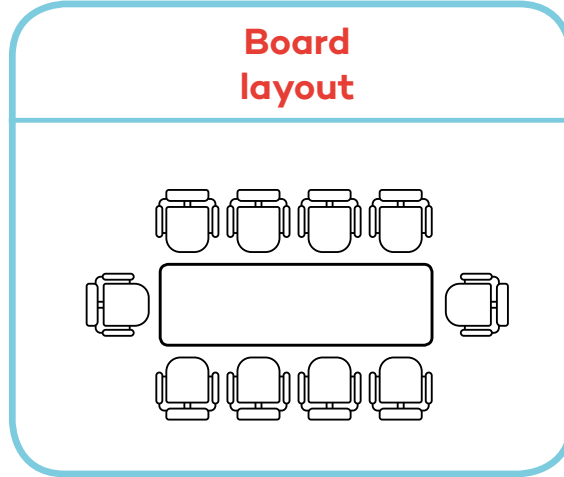

Meeting Package Details

	Area	Min-max person	U layout	Group layout	Class layout	Theater layout	Board layout
G1	10m ²	max 8	—	—	—	—	8

Thanks

workinton.com
444 9 866 / 444 W TON