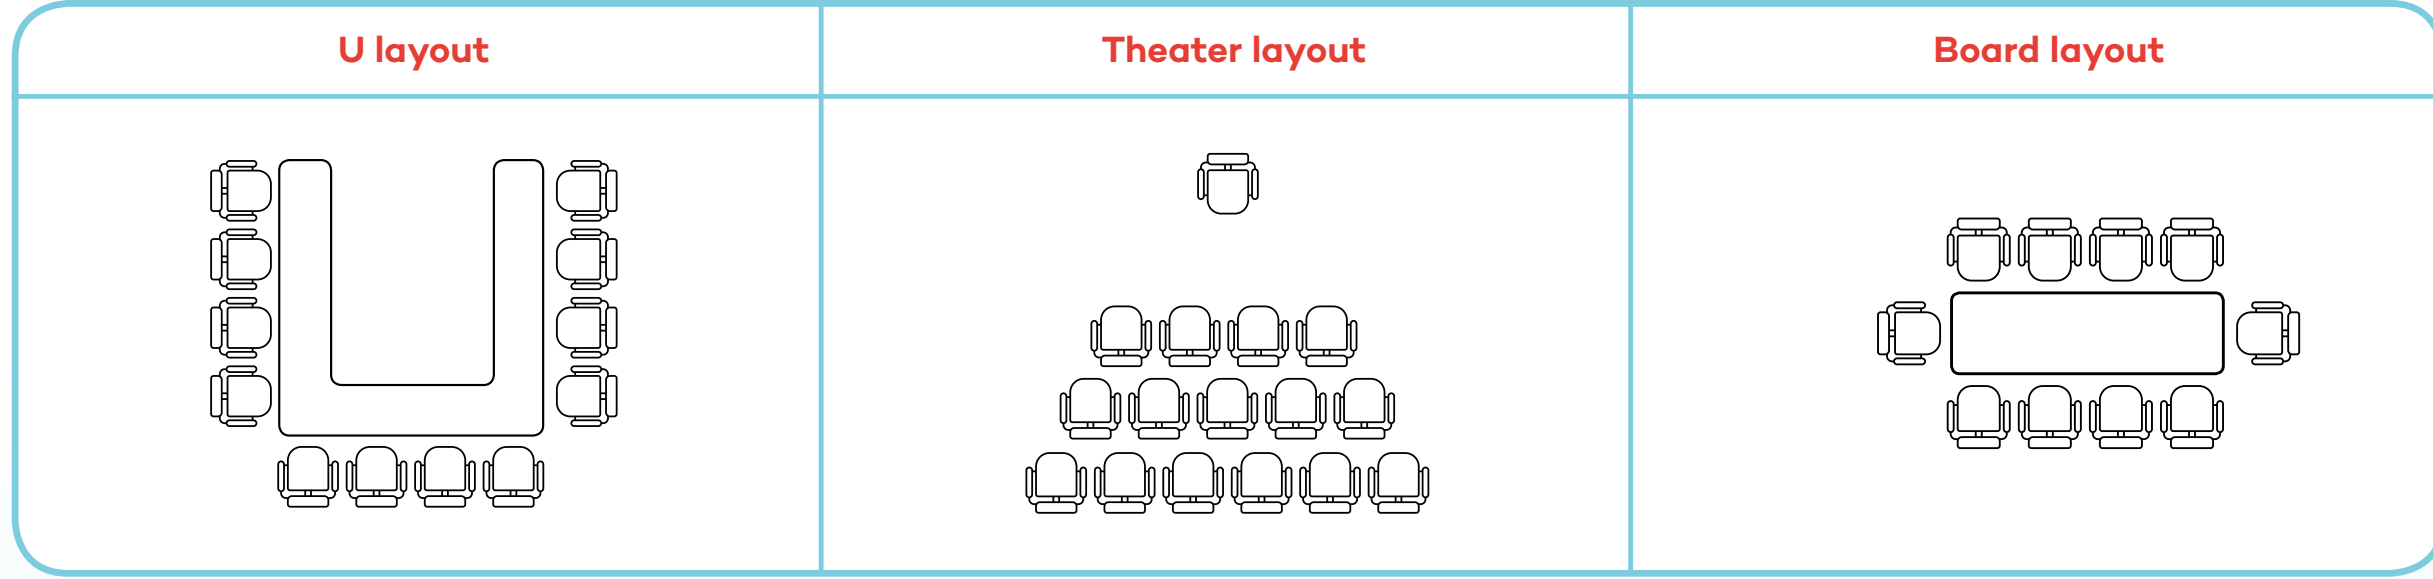

Meeting Package Details

	Area	Min-max person	U layout	Group layout	Class layout	Theater layout	Board layout
izo1	18m ²	max 12	—	—	—	—	12
izo2	50m ²	min 24 - max 40	25	20	40	50	—
izo3	24m ²	min 8 - max 15	13	8	14	15	—