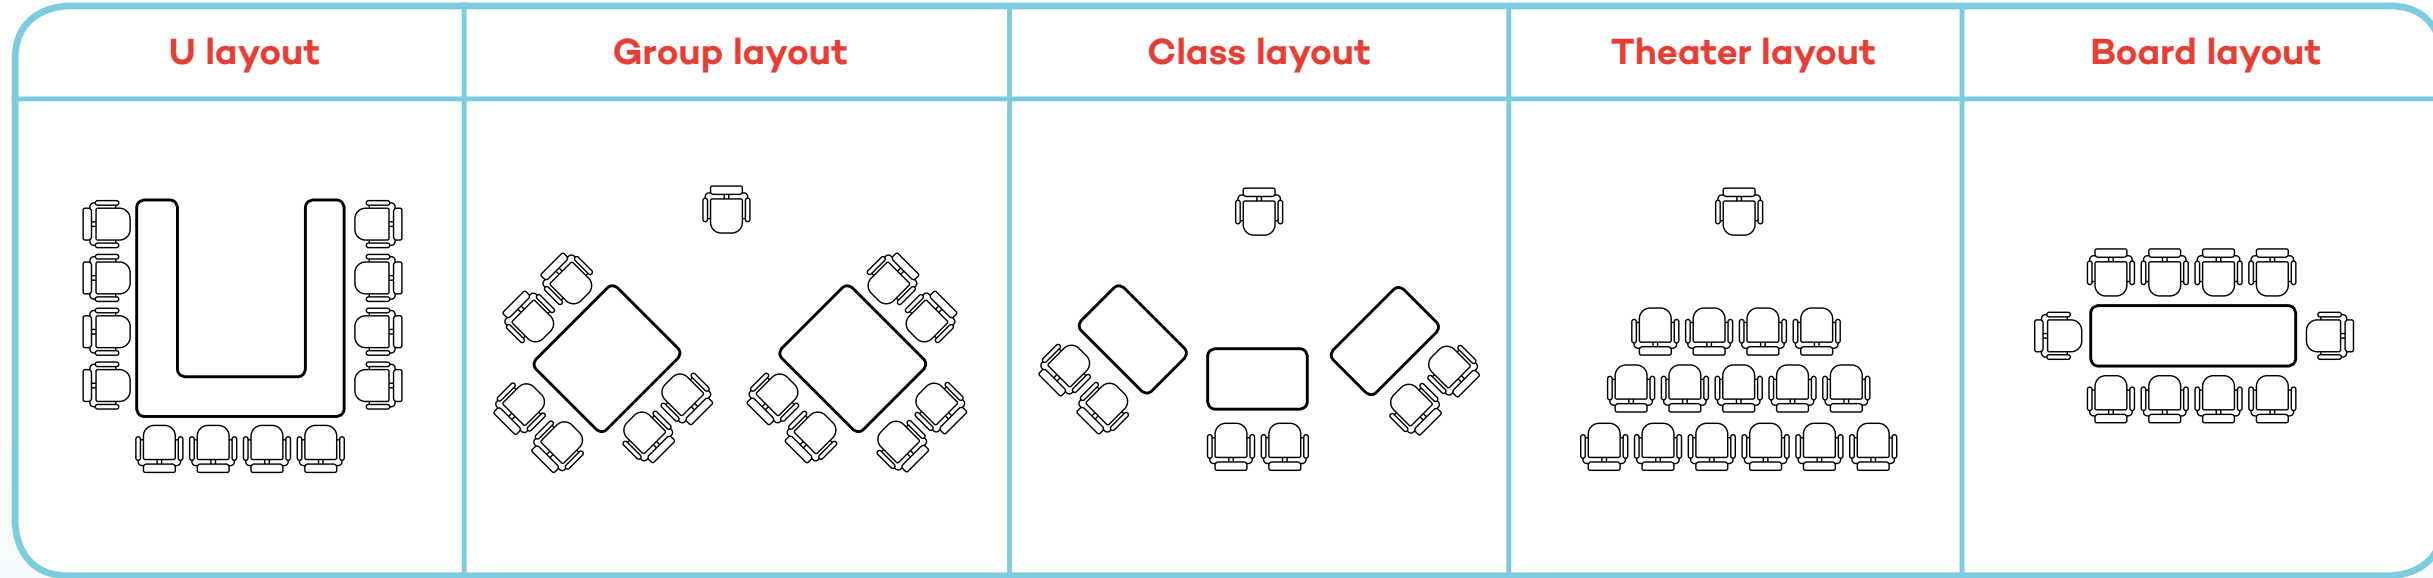

## Meeting Package Details

	Area	Min-max person	U layout	Group layout	Class layout	Theater layout	Board layout
VF4	8m <sup>2</sup>	max 4	—	—	—	—	4
VF7	65m <sup>2</sup>	min 25 - max 55	25	—	35	55	—
VF8 ALT KAT	152m <sup>2</sup>	min 7 - max 14	25	—	75	180	—